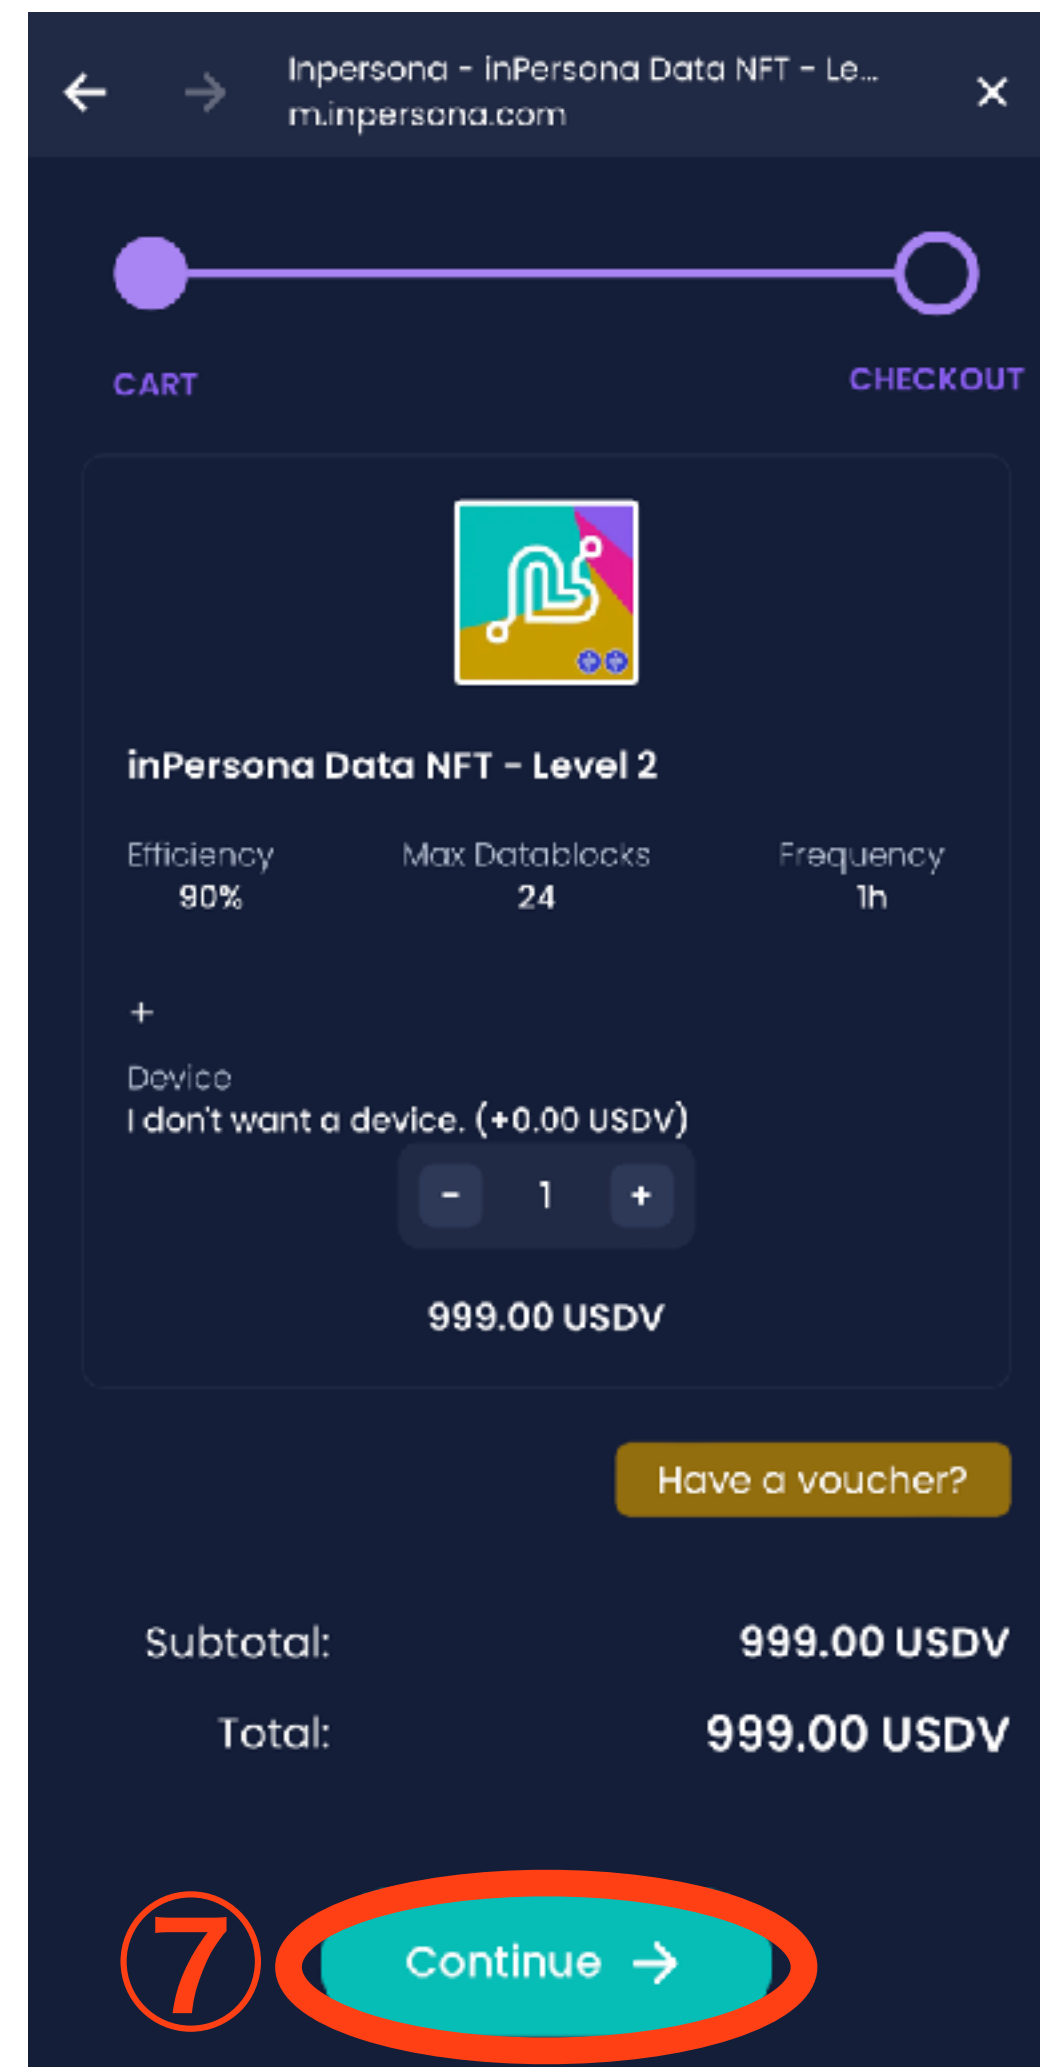

I don't want a device. (+0.00 USDV)

Hub Console

Include Hub Console (+99.00 USDV)
+ 1 YEAR FREE SUBSCRIPTION

Don't include Hub Console

* Please visit our infocenter for more details on Hub Console.
<https://info.inpersona.com>

Total Price:
999.00 USDV

ウォッチの
購入をしない人

Inpersona
m.inpersona.com

Device

BioSense health band or LifeWatch Generation 2 or LifeWatch Lite SE (+150.00 USDV)

I don't want a device. (+0.00 USDV)

Hub Console

Include Hub Console (+99.00 USDV)
+ 1 YEAR FREE SUBSCRIPTION

Don't include Hub Console

* Please visit our infocenter for more details on Hub Console.
<https://info.inpersona.com>

Total Price:
1,149.00 USDV

ウォッチを
購入したい人

デバイスを購入しない場合

⚠️ウォレットアドレスに間違いがないか確認をすることをおすすめいたします